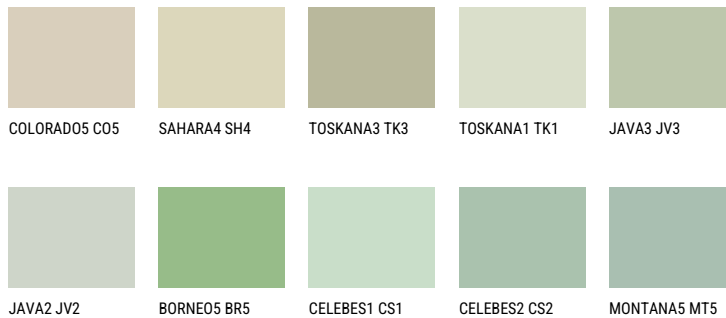

TOSKANA2 TK2☀ 62% **TSR** 62%**Matching colours****COLOURS**

For more information on plasters and paints, go to

www.ceresit.ee

*The presented colours refer to plasters and paints offered by Ceresit. Due to the use of digital techniques, the presented colours might not represent the original ones, thus they cannot be considered as a reliable colour presentation. We recommend checking the authentic colour samples.

INTENSE

EMERALD FIELD

EMERALD GARDEN

EMERALD OASE

DIAMOND NIGHT

SAPPHIRE SEA

SAPPHIRE CREEK

For more information on plasters and paints, go to
www.ceresit.ee

*The presented colours refer to plasters and paints offered by Ceresit. Due to the use of digital techniques, the presented colours might not represent the original ones, thus they cannot be considered as a reliable colour presentation. We recommend checking the authentic colour samples.