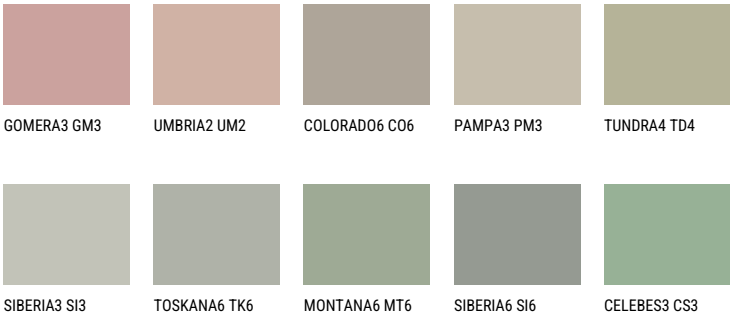

## TUNDRA5 TD5

44% **TSR** 39%

### Matching colours

#### COLOURS

For more information on plasters and paints, go to [www.ceresit.ee](http://www.ceresit.ee)

\*The presented colours refer to plasters and paints offered by Ceresit. Due to the use of digital techniques, the presented colours might not represent the original ones, thus they cannot be considered as a reliable colour presentation. We recommend checking the authentic colour samples.

For more information on plasters and paints, go to  
[www.ceresit.ee](http://www.ceresit.ee)

\*The presented colours refer to plasters and paints offered by Ceresit. Due to the use of digital techniques, the presented colours might not represent the original ones, thus they cannot be considered as a reliable colour presentation. We recommend checking the authentic colour samples.