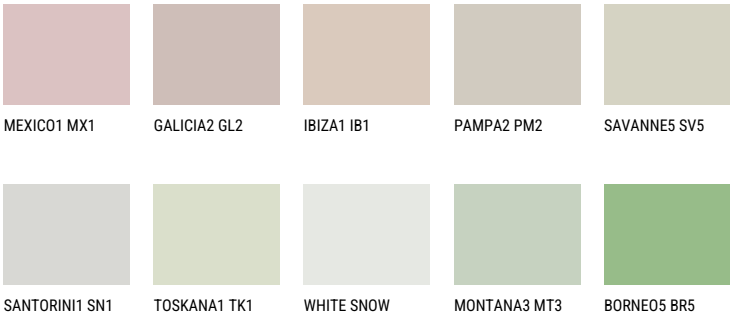

TUNDRA2 TD2

68% **TSR** 64%

Matching colours

COLOURS

For more information on plasters and paints, go to

www.ceresit.ee

*The presented colours refer to plasters and paints offered by Ceresit. Due to the use of digital techniques, the presented colours might not represent the original ones, thus they cannot be considered as a reliable colour presentation. We recommend checking the authentic colour samples.

INTENSE

EMERALD PARK

DIAMOND EVENING

EMERALD GARDEN

AMBER BEACH

SAPPHIRE SEA

SAPPHIRE CREEK

For more information on plasters and paints, go to
www.ceresit.ee

*The presented colours refer to plasters and paints offered by Ceresit. Due to the use of digital techniques, the presented colours might not represent the original ones, thus they cannot be considered as a reliable colour presentation. We recommend checking the authentic colour samples.