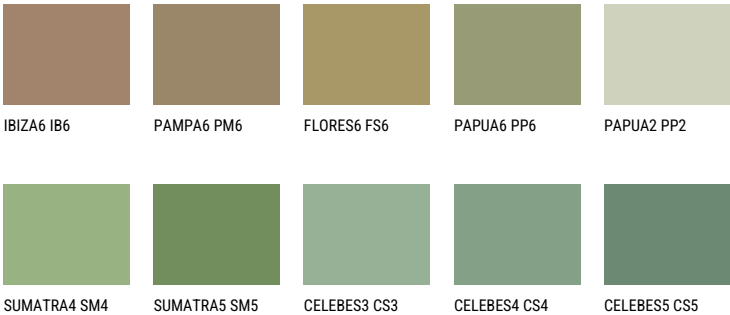

JAVA6 JV6

☀️ 29% **TSR** 37%

Matching colours

COLOURS

For more information on plasters and paints, go to www.ceresit.ee

*The presented colours refer to plasters and paints offered by Ceresit. Due to the use of digital techniques, the presented colours might not represent the original ones, thus they cannot be considered as a reliable colour presentation. We recommend checking the authentic colour samples.

INTENSE

EMERALD FIELD

EMERALD GARDEN

EMERALD LAND

EMERALD OASE

SAPPHIRE SEA

SAPPHIRE CREEK

For more information on plasters and paints, go to
www.ceresit.ee

*The presented colours refer to plasters and paints offered by Ceresit. Due to the use of digital techniques, the presented colours might not represent the original ones, thus they cannot be considered as a reliable colour presentation. We recommend checking the authentic colour samples.