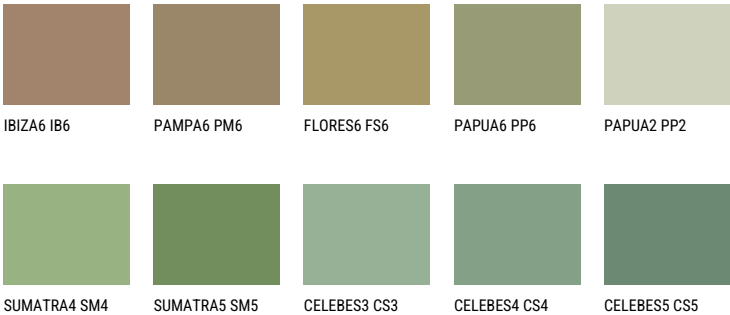

JAVA6 JV6

☀ 29% **TSR** 37%

Matching colours

COLOURS

For more information on plasters and paints, go to www.ceresit.ee

*The presented colours refer to plasters and paints offered by Ceresit. Due to the use of digital techniques, the presented colours might not represent the original ones, thus they cannot be considered as a reliable colour presentation. We recommend checking the authentic colour samples.

INTENSE

EMERALD FIELD

EMERALD GARDEN

EMERALD LAND

EMERALD OASE

SAPPHIRE SEA

SAPPHIRE CREEK

For more information on plasters and paints, go to
www.ceresit.ee

*The presented colours refer to plasters and paints offered by Ceresit. Due to the use of digital techniques, the presented colours might not represent the original ones, thus they cannot be considered as a reliable colour presentation. We recommend checking the authentic colour samples.