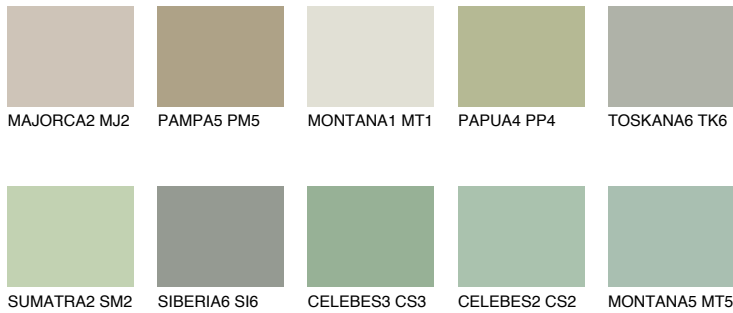

# COLOUR DETAILS

## Matching colours

### COLOURS

### INTENSE

For more information on plasters and paints, go to [www.ceresit.ee](http://www.ceresit.ee)

\*The presented colours refer to plasters and paints offered by Ceresit. Due to the use of digital techniques, the presented colours might not represent the original ones, thus they cannot be considered as a reliable colour presentation. We recommend checking the authentic colour samples.