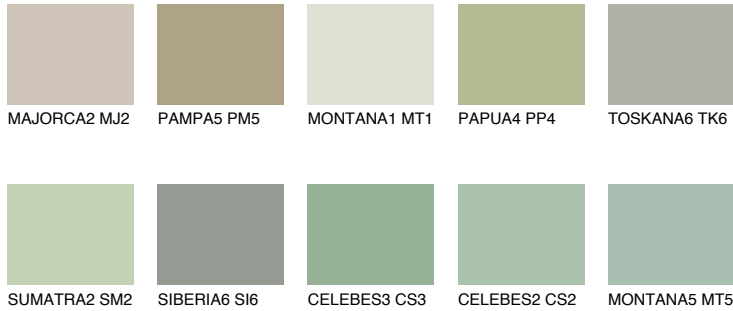

# COLOUR DETAILS

## Matching colours

### COLOURS

### INTENSE

For more information on plasters and paints, go to [www.ceresit.ee](http://www.ceresit.ee)

\*The presented colours refer to plasters and paints offered by Ceresit. Due to the use of digital techniques, the presented colours might not represent the original ones, thus they cannot be considered as a reliable colour presentation. We recommend checking the authentic colour samples.