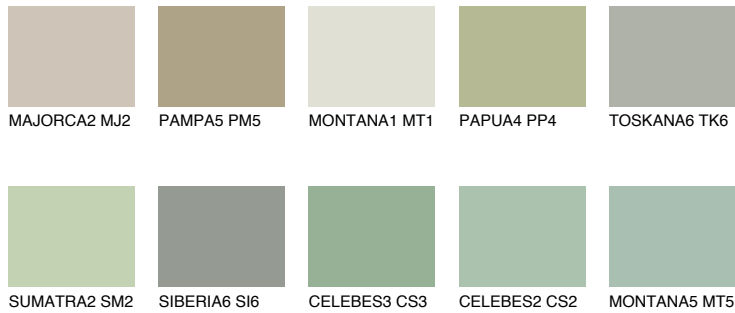

COLOUR DETAILS

JAVA3 JV3

55% TSR 60%

Matching colours

COLOURS

INTENSE

For more information on plasters and paints, go to www.ceresit.ee

*The presented colours refer to plasters and paints offered by Ceresit. Due to the use of digital techniques, the presented colours might not represent the original ones, thus they cannot be considered as a reliable colour presentation. We recommend checking the authentic colour samples.