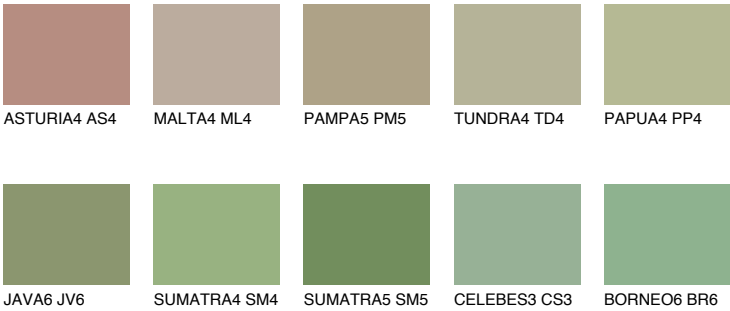

## PAPUA6 PP6

32% **TSR** 45%

### Matching colours

#### COLOURS

#### INTENSE

For more information on plasters and paints, go to [www.ceresit.ee](http://www.ceresit.ee)

\*The presented colours refer to plasters and paints offered by Ceresit. Due to the use of digital techniques, the presented colours might not represent the original ones, thus they cannot be considered as a reliable colour presentation. We recommend checking the authentic colour samples.