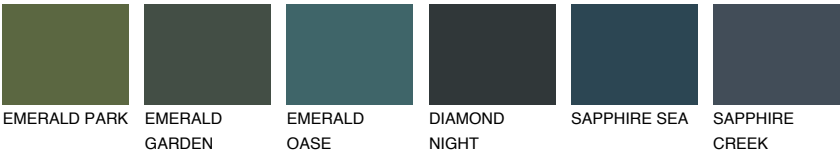

PAPUA6 PP6

32% **TSR** 45%

Matching colours

COLOURS

INTENSE

For more information on plasters and paints, go to www.ceresit.ee

*The presented colours refer to plasters and paints offered by Ceresit. Due to the use of digital techniques, the presented colours might not represent the original ones, thus they cannot be considered as a reliable colour presentation. We recommend checking the authentic colour samples.