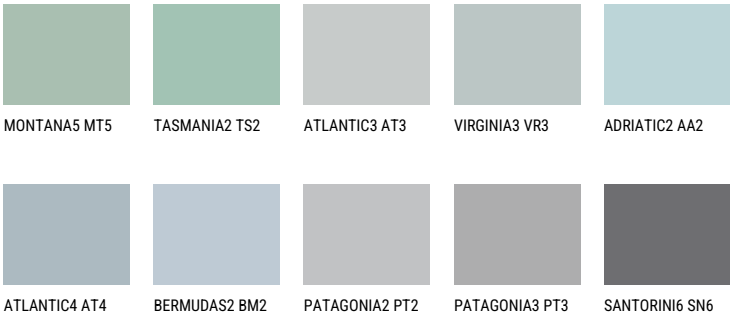

ALASKA4 AL4

48% **TSR** 44%

Matching colours

COLOURS

For more information on plasters and paints, go to www.ceresit.ee

*The presented colours refer to plasters and paints offered by Ceresit. Due to the use of digital techniques, the presented colours might not represent the original ones, thus they cannot be considered as a reliable colour presentation. We recommend checking the authentic colour samples.

INTENSE

DIAMOND DAY

SAPPHIRE GLACIER

AMETHYST RAIN

SAPPHIRE BAY

AMETHYST OCEAN

AMETHYST MIST

For more information on plasters and paints, go to

www.ceresit.ee

*The presented colours refer to plasters and paints offered by Ceresit. Due to the use of digital techniques, the presented colours might not represent the original ones, thus they cannot be considered as a reliable colour presentation. We recommend checking the authentic colour samples.