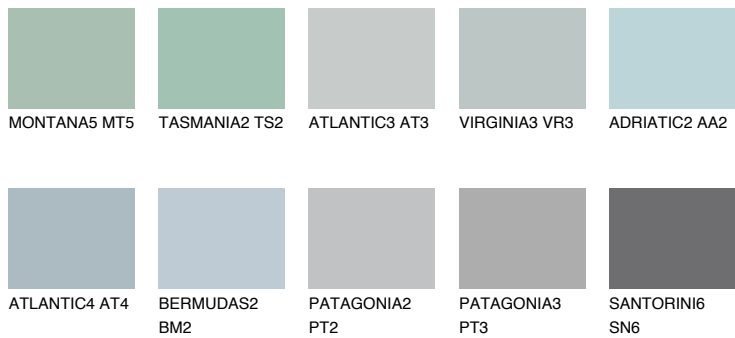

ALASKA4 AL4

48% **TSR** 44%

Matching colours

COLOURS

INTENSE

For more information on plasters and paints, go to www.ceresit.ee

*The presented colours refer to plasters and paints offered by Ceresit. Due to the use of digital techniques, the presented colours might not represent the original ones, thus they cannot be considered as a reliable colour presentation. We recommend checking the authentic colour samples.