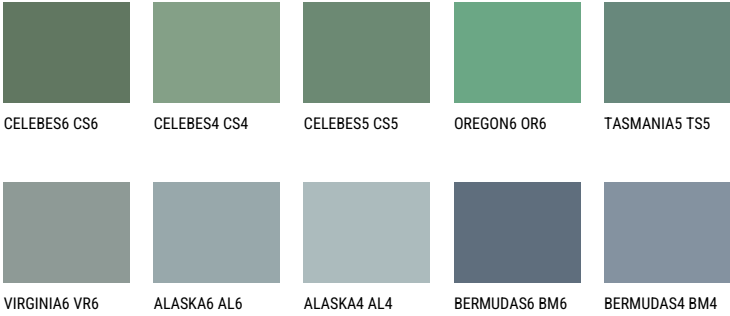

COLOUR DETAILS

TASMANIA6 TS6

14% **TSR** 13%

Matching colours

COLOURS

For more information on plasters and paints, go to www.ceresit.ee

*The presented colours refer to plasters and paints offered by Ceresit. Due to the use of digital techniques, the presented colours might not represent the original ones, thus they cannot be considered as a reliable colour presentation. We recommend checking the authentic colour samples.

INTENSE

EMERALD OASE

DIAMOND DAY

SAPHIRE GLACIER

DIAMOND NIGHT

AMETHYST OCEAN

SAPHIRE SEA

For more information on plasters and paints, go to