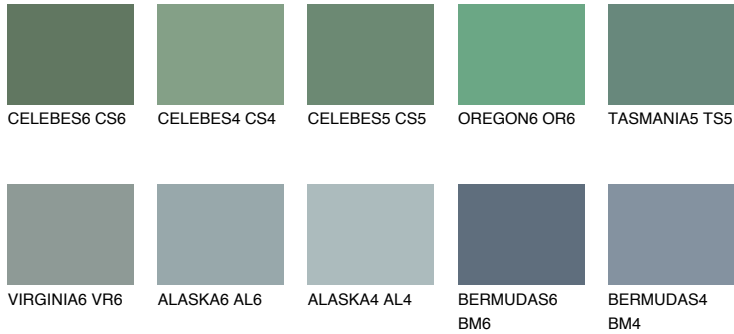

COLOUR DETAILS

TASMANIA6 TS6

14% TSR 13%

Matching colours

COLOURS

INTENSE

For more information on plasters and paints, go to www.ceresit.ee

*The presented colours refer to plasters and paints offered by Ceresit. Due to the use of digital techniques, the presented colours might not represent the original ones, thus they cannot be considered as a reliable colour presentation. We recommend checking the authentic colour samples.