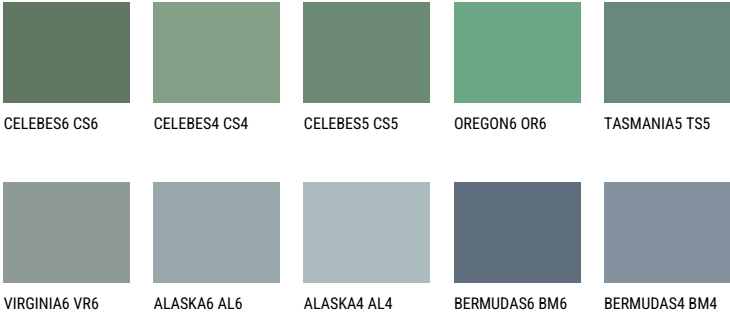

COLOUR DETAILS

TASMANIA6 TS6

14% **TSR** 13%

Matching colours

COLOURS

For more information on plasters and paints, go to www.ceresit.ee

*The presented colours refer to plasters and paints offered by Ceresit. Due to the use of digital techniques, the presented colours might not represent the original ones, thus they cannot be considered as a reliable colour presentation. We recommend checking the authentic colour samples.

INTENSE

EMERALD OASE

DIAMOND DAY

SAPHIRE GLACIER

DIAMOND NIGHT

AMETHYST OCEAN

SAPHIRE SEA

For more information on plasters and paints, go to

www.ceresit.ee

*The presented colours refer to plasters and paints offered by Ceresit. Due to the use of digital techniques, the presented colours might not represent the original ones, thus they cannot be considered as a reliable colour presentation. We recommend checking the authentic colour samples.