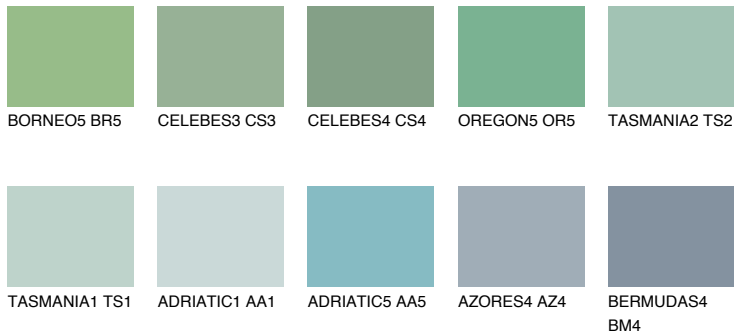

COLOUR DETAILS

TASMANIA4 TS4

35% TSR 32%

Matching colours

COLOURS

INTENSE

For more information on plasters and paints, go to www.ceresit.ee

*The presented colours refer to plasters and paints offered by Ceresit. Due to the use of digital techniques, the presented colours might not represent the original ones, thus they cannot be considered as a reliable colour presentation. We recommend checking the authentic colour samples.