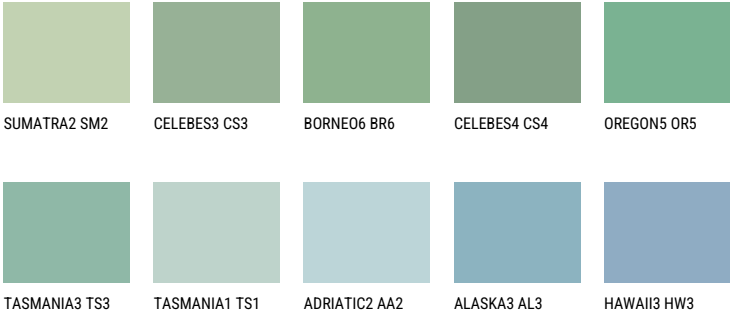

OREGON4 OR4

43% **TSR** 47%

Matching colours

COLOURS

For more information on plasters and paints, go to www.ceresit.ee

*The presented colours refer to plasters and paints offered by Ceresit. Due to the use of digital techniques, the presented colours might not represent the original ones, thus they cannot be considered as a reliable colour presentation. We recommend checking the authentic colour samples.

INTENSE

EMERALD OASE

DIAMOND SHADOW

SAPHIRE GLACIER

DIAMOND NIGHT

SAPHIRE BAY

AMETHYST RAIN

For more information on plasters and paints, go to
www.ceresit.ee

*The presented colours refer to plasters and paints offered by Ceresit. Due to the use of digital techniques, the presented colours might not represent the original ones, thus they cannot be considered as a reliable colour presentation. We recommend checking the authentic colour samples.