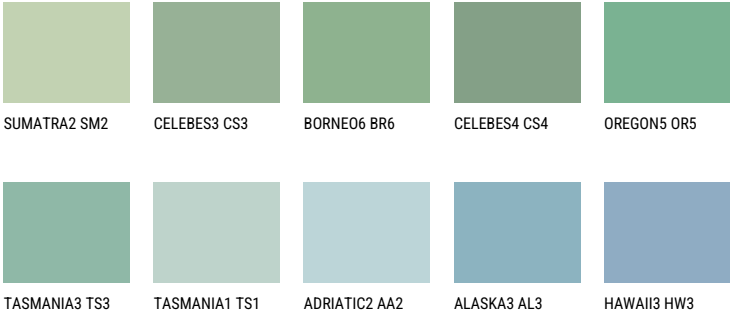

OREGON4 OR4

43% **TSR** 47%

Matching colours

COLOURS

For more information on plasters and paints, go to www.ceresit.ee

*The presented colours refer to plasters and paints offered by Ceresit. Due to the use of digital techniques, the presented colours might not represent the original ones, thus they cannot be considered as a reliable colour presentation. We recommend checking the authentic colour samples.

INTENSE

EMERALD OASE

DIAMOND SHADOW

SAPPHIRE GLACIER

DIAMOND NIGHT

SAPPHIRE BAY

AMETHYST RAIN

For more information on plasters and paints, go to
www.ceresit.ee

*The presented colours refer to plasters and paints offered by Ceresit. Due to the use of digital techniques, the presented colours might not represent the original ones, thus they cannot be considered as a reliable colour presentation. We recommend checking the authentic colour samples.