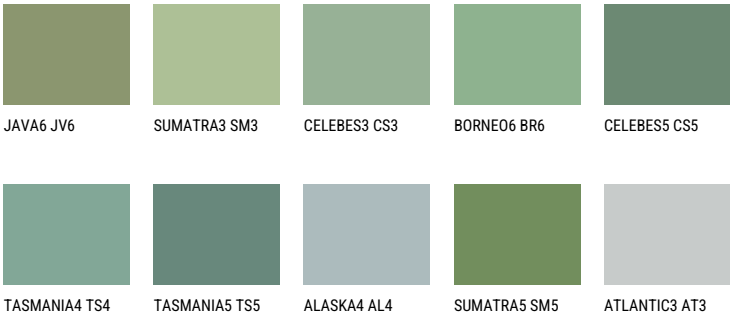

COLOUR DETAILS

CELEBES4 CS4

☀ 32% **TSR 32%**

Matching colours

COLOURS

For more information on plasters and paints, go to www.ceresit.ee

*The presented colours refer to plasters and paints offered by Ceresit. Due to the use of digital techniques, the presented colours might not represent the original ones, thus they cannot be considered as a reliable colour presentation. We recommend checking the authentic colour samples.

INTENSE

EMERALD GARDEN

EMERALD LAND

EMERALD OASE

DIAMOND NIGHT

DIAMOND DAY

SAPPHIRE CREEK

For more information on plasters and paints, go to
www.ceresit.ee

*The presented colours refer to plasters and paints offered by Ceresit. Due to the use of digital techniques, the presented colours might not represent the original ones, thus they cannot be considered as a reliable colour presentation. We recommend checking the authentic colour samples.