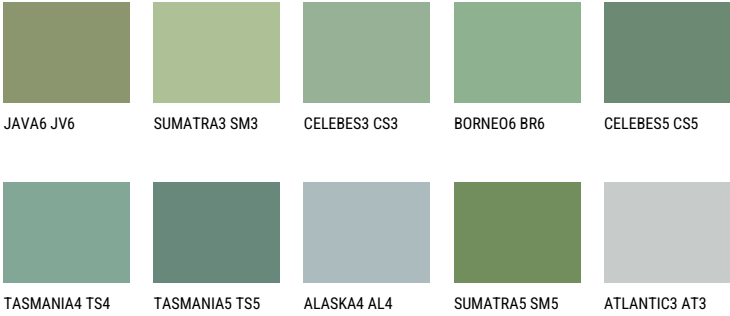

CELEBES4 CS4

32% **TSR** 32%

Matching colours

COLOURS

For more information on plasters and paints, go to www.ceresit.ee

*The presented colours refer to plasters and paints offered by Ceresit. Due to the use of digital techniques, the presented colours might not represent the original ones, thus they cannot be considered as a reliable colour presentation. We recommend checking the authentic colour samples.

INTENSE

EMERALD GARDEN

EMERALD LAND

EMERALD OASE

DIAMOND NIGHT

DIAMOND DAY

SAPPHIRE CREEK

For more information on plasters and paints, go to
www.ceresit.ee

*The presented colours refer to plasters and paints offered by Ceresit. Due to the use of digital techniques, the presented colours might not represent the original ones, thus they cannot be considered as a reliable colour presentation. We recommend checking the authentic colour samples.