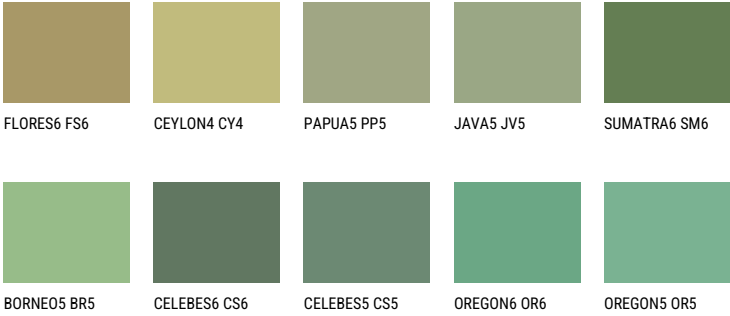

COLOUR DETAILS

SUMATRA5 SM5

☀ 24% **TSR** 33%

Matching colours

COLOURS

For more information on plasters and paints, go to www.ceresit.ee

*The presented colours refer to plasters and paints offered by Ceresit. Due to the use of digital techniques, the presented colours might not represent the original ones, thus they cannot be considered as a reliable colour presentation. We recommend checking the authentic colour samples.

INTENSE

EMERALD FIELD

EMERALD GARDEN

EMERALD OASE

SAPPHIRE SEA

SAPPHIRE CREEK

SAPPHIRE GLACIER

For more information on plasters and paints, go to
www.ceresit.ee

*The presented colours refer to plasters and paints offered by Ceresit. Due to the use of digital techniques, the presented colours might not represent the original ones, thus they cannot be considered as a reliable colour presentation. We recommend checking the authentic colour samples.