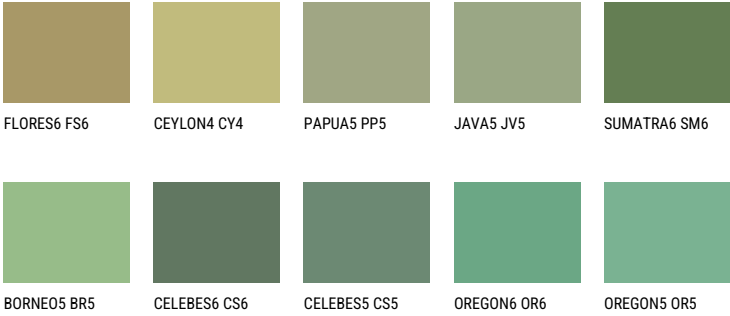

SUMATRA5 SM5

24% **TSR** 33%

Matching colours

COLOURS

For more information on plasters and paints, go to www.ceresit.ee

*The presented colours refer to plasters and paints offered by Ceresit. Due to the use of digital techniques, the presented colours might not represent the original ones, thus they cannot be considered as a reliable colour presentation. We recommend checking the authentic colour samples.

INTENSE

EMERALD FIELD

EMERALD GARDEN

EMERALD OASE

SAPPHIRE SEA

SAPPHIRE CREEK

SAPPHIRE GLACIER

For more information on plasters and paints, go to
www.ceresit.ee

*The presented colours refer to plasters and paints offered by Ceresit. Due to the use of digital techniques, the presented colours might not represent the original ones, thus they cannot be considered as a reliable colour presentation. We recommend checking the authentic colour samples.