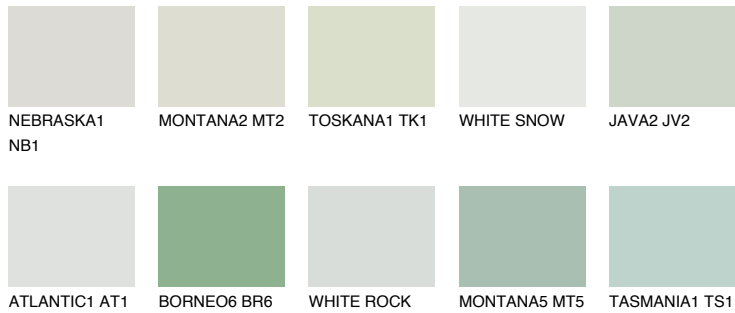

COLOUR DETAILS

SUMATRA1 SM1

71% TSR 64%

Matching colours

COLOURS

INTENSE

For more information on plasters and paints, go to www.ceresit.ee

*The presented colours refer to plasters and paints offered by Ceresit. Due to the use of digital techniques, the presented colours might not represent the original ones, thus they cannot be considered as a reliable colour presentation. We recommend checking the authentic colour samples.