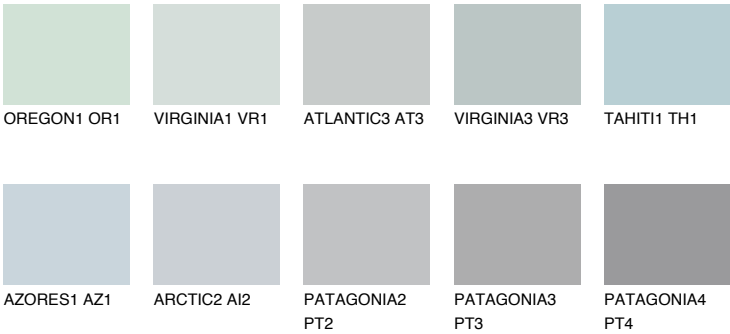

## ALASKA1 AL1

66% TSR 65%

### Matching colours

#### COLOURS

#### INTENSE

For more information on plasters and paints, go to [www.ceresit.ee](http://www.ceresit.ee)

\*The presented colours refer to plasters and paints offered by Ceresit. Due to the use of digital techniques, the presented colours might not represent the original ones, thus they cannot be considered as a reliable colour presentation. We recommend checking the authentic colour samples.