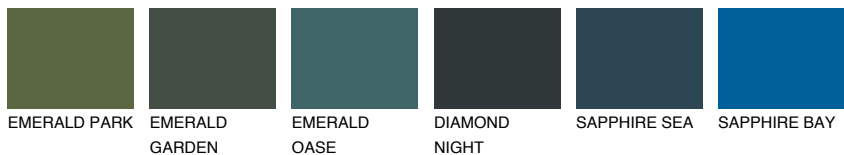

COLOUR DETAILS

CEYLON5 CY5

44% TSR 51%

Matching colours

COLOURS

INTENSE

For more information on plasters and paints, go to www.ceresit.ee

*The presented colours refer to plasters and paints offered by Ceresit. Due to the use of digital techniques, the presented colours might not represent the original ones, thus they cannot be considered as a reliable colour presentation. We recommend checking the authentic colour samples.