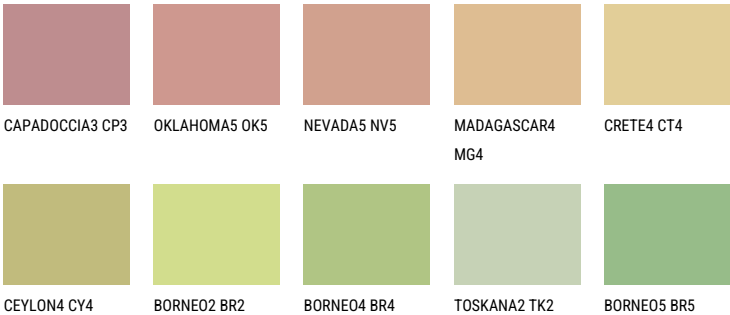

FLORES4 FS4

57% **TSR** 53%

Matching colours

COLOURS

For more information on plasters and paints, go to www.ceresit.ee

*The presented colours refer to plasters and paints offered by Ceresit. Due to the use of digital techniques, the presented colours might not represent the original ones, thus they cannot be considered as a reliable colour presentation. We recommend checking the authentic colour samples.

INTENSE

EMERALD PARK

DIAMOND EVENING

EMERALD GARDEN

AMBER BEACH

SAPPHIRE SEA

SAPPHIRE CREEK

For more information on plasters and paints, go to
www.ceresit.ee

*The presented colours refer to plasters and paints offered by Ceresit. Due to the use of digital techniques, the presented colours might not represent the original ones, thus they cannot be considered as a reliable colour presentation. We recommend checking the authentic colour samples.