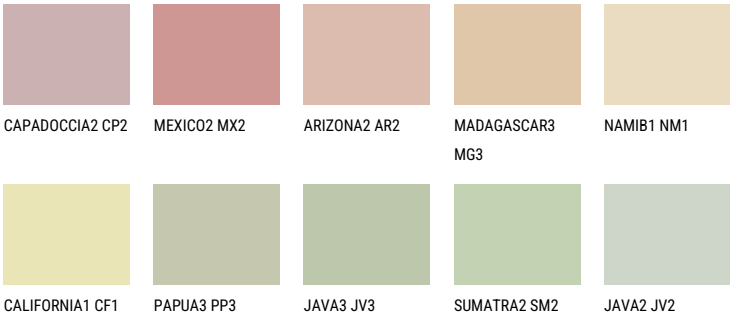

FLORES3 FS3

64% **TSR** 64%

Matching colours

COLOURS

For more information on plasters and paints, go to www.ceresit.ee

*The presented colours refer to plasters and paints offered by Ceresit. Due to the use of digital techniques, the presented colours might not represent the original ones, thus they cannot be considered as a reliable colour presentation. We recommend checking the authentic colour samples.

*The presented colours refer to plasters and paints offered by Ceresit. Due to the use of digital techniques, the presented colours might not represent the original ones, thus they cannot be considered as a reliable colour presentation. We recommend checking the authentic colour samples.