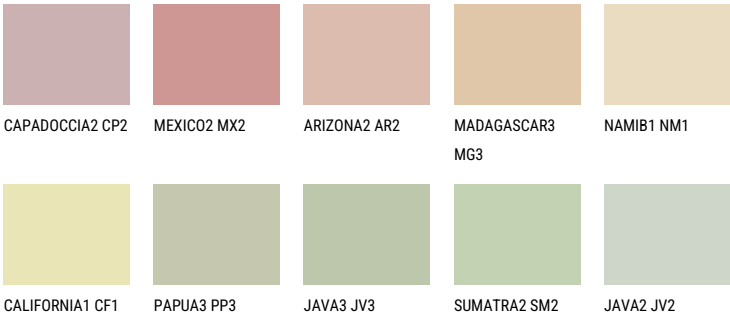

FLORES3 FS3

64% **TSR** 64%

Matching colours

COLOURS

For more information on plasters and paints, go to www.ceresit.ee

*The presented colours refer to plasters and paints offered by Ceresit. Due to the use of digital techniques, the presented colours might not represent the original ones, thus they cannot be considered as a reliable colour presentation. We recommend checking the authentic colour samples.

*The presented colours refer to plasters and paints offered by Ceresit. Due to the use of digital techniques, the presented colours might not represent the original ones, thus they cannot be considered as a reliable colour presentation. We recommend checking the authentic colour samples.