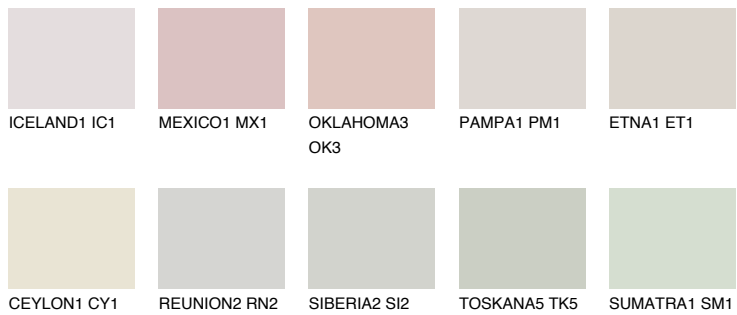

ZANZIBAR5 ZN5

78% **TSR** 70%

Matching colours

COLOURS

INTENSE

For more information on plasters and paints, go to www.ceresit.ee

*The presented colours refer to plasters and paints offered by Ceresit. Due to the use of digital techniques, the presented colours might not represent the original ones, thus they cannot be considered as a reliable colour presentation. We recommend checking the authentic colour samples.