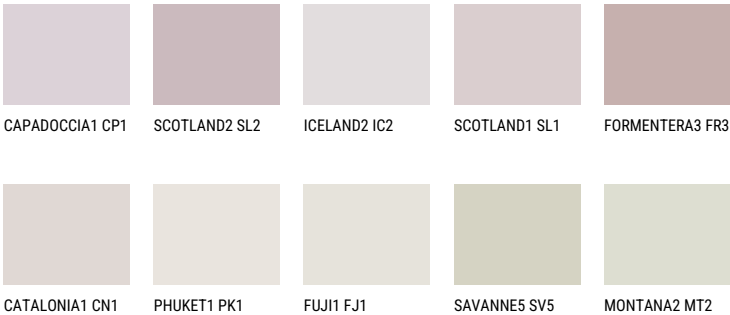

# COLOUR DETAILS

## ZANZIBAR3 ZN3

75% **TSR** 73%

### Matching colours

#### COLOURS

For more information on plasters and paints, go to [www.ceresit.ee](http://www.ceresit.ee)

\*The presented colours refer to plasters and paints offered by Ceresit. Due to the use of digital techniques, the presented colours might not represent the original ones, thus they cannot be considered as a reliable colour presentation. We recommend checking the authentic colour samples.