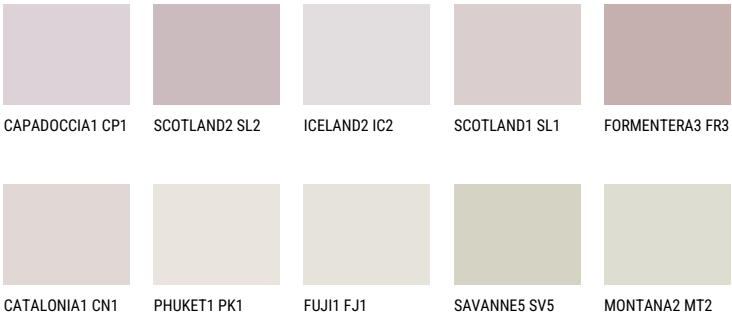

COLOUR DETAILS

ZANZIBAR3 ZN3

75% **TSR** 73%

Matching colours

COLOURS

For more information on plasters and paints, go to www.ceresit.ee

*The presented colours refer to plasters and paints offered by Ceresit. Due to the use of digital techniques, the presented colours might not represent the original ones, thus they cannot be considered as a reliable colour presentation. We recommend checking the authentic colour samples.

INTENSE

DIAMOND
MORNING

EMERALD PARK

DIAMOND EVENING

AMBER BEACH

EMERALD GARDEN

AMBER GLASS

For more information on plasters and paints, go to
www.ceresit.ee

*The presented colours refer to plasters and paints offered by Ceresit. Due to the use of digital techniques, the presented colours might not represent the original ones, thus they cannot be considered as a reliable colour presentation. We recommend checking the authentic colour samples.