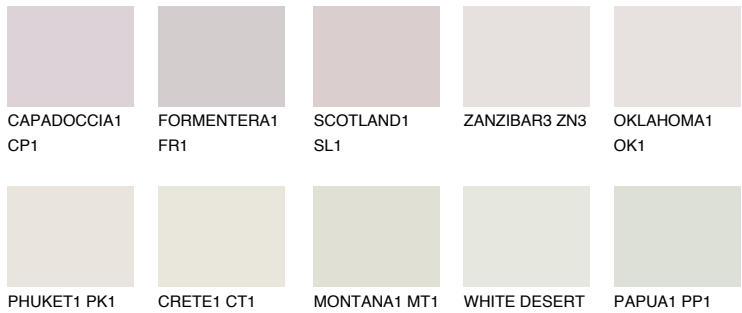

# COLOUR DETAILS

### Matching colours

#### COLOURS

#### INTENSE

For more information on plasters and paints, go to [www.ceresit.ee](http://www.ceresit.ee)

\*The presented colours refer to plasters and paints offered by Ceresit. Due to the use of digital techniques, the presented colours might not represent the original ones, thus they cannot be considered as a reliable colour presentation. We recommend checking the authentic colour samples.