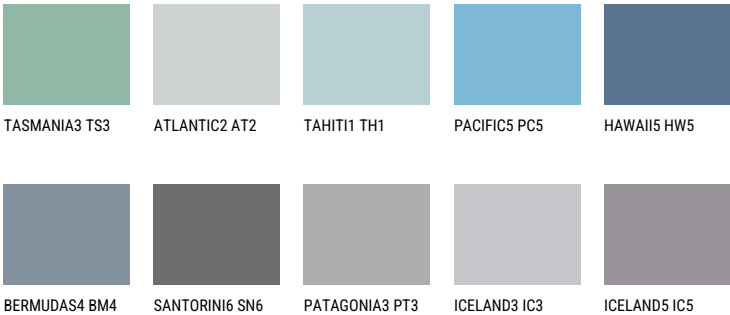

# COLOUR DETAILS

### Matching colours

#### COLOURS

For more information on plasters and paints, go to [www.ceresit.ee](http://www.ceresit.ee)

\*The presented colours refer to plasters and paints offered by Ceresit. Due to the use of digital techniques, the presented colours might not represent the original ones, thus they cannot be considered as a reliable colour presentation. We recommend checking the authentic colour samples.