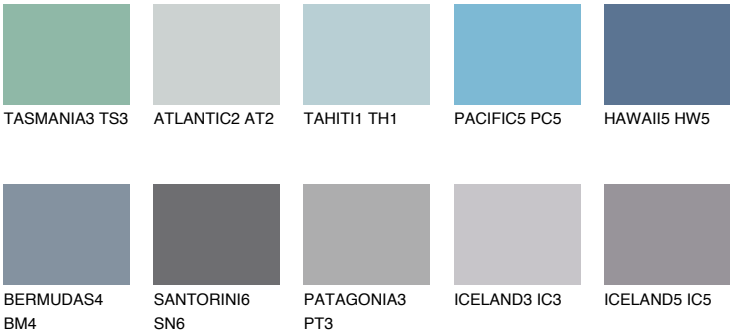

HAWAII4 HW4

☀ 26% **TSR** 31%

Matching colours

COLOURS

INTENSE

For more information on plasters and paints, go to www.ceresit.ee

*The presented colours refer to plasters and paints offered by Ceresit. Due to the use of digital techniques, the presented colours might not represent the original ones, thus they cannot be considered as a reliable colour presentation. We recommend checking the authentic colour samples.