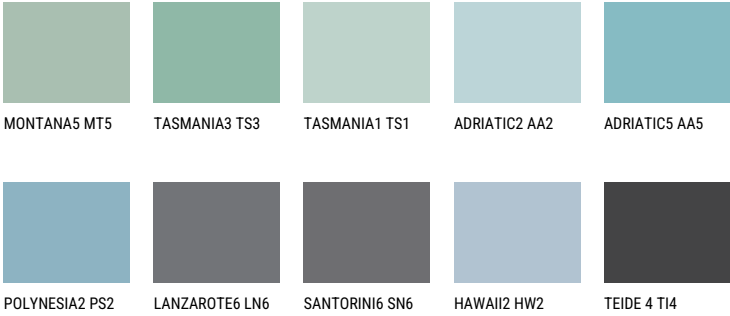

ADRIATIC4 AA4

51% **TSR** 58%

Matching colours

COLOURS

For more information on plasters and paints, go to www.ceresit.ee

*The presented colours refer to plasters and paints offered by Ceresit. Due to the use of digital techniques, the presented colours might not represent the original ones, thus they cannot be considered as a reliable colour presentation. We recommend checking the authentic colour samples.

INTENSE

DIAMOND DAY

SAPPHIRE GLACIER

AMETHYST RAIN

SAPPHIRE BAY

AMETHYST OCEAN

AMETHYST MIST

For more information on plasters and paints, go to

www.ceresit.ee

*The presented colours refer to plasters and paints offered by Ceresit. Due to the use of digital techniques, the presented colours might not represent the original ones, thus they cannot be considered as a reliable colour presentation. We recommend checking the authentic colour samples.