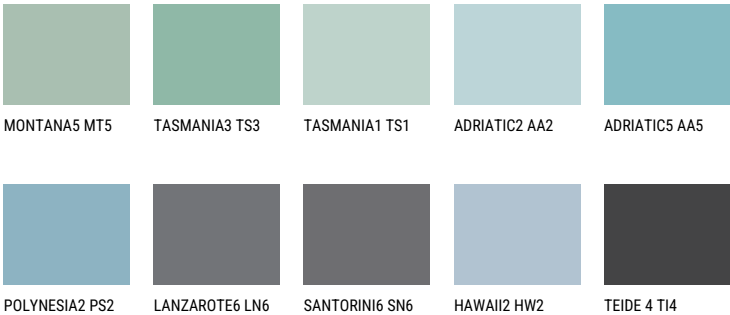

COLOUR DETAILS

ADRIATIC4 AA4

51% **TSR** 58%

Matching colours

COLOURS

For more information on plasters and paints, go to www.ceresit.ee

*The presented colours refer to plasters and paints offered by Ceresit. Due to the use of digital techniques, the presented colours might not represent the original ones, thus they cannot be considered as a reliable colour presentation. We recommend checking the authentic colour samples.

INTENSE

DIAMOND DAY

SAPPHIRE GLACIER

AMETHYST RAIN

SAPPHIRE BAY

AMETHYST OCEAN

AMETHYST MIST

For more information on plasters and paints, go to

www.ceresit.ee

*The presented colours refer to plasters and paints offered by Ceresit. Due to the use of digital techniques, the presented colours might not represent the original ones, thus they cannot be considered as a reliable colour presentation. We recommend checking the authentic colour samples.