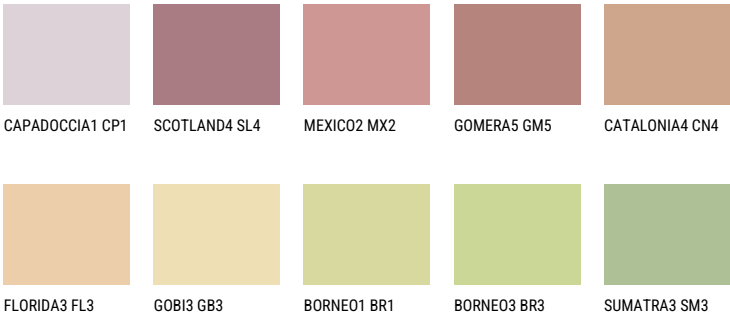

## YUCATAN4 YC4

45% **TSR** 45%

### Matching colours

#### COLOURS

For more information on plasters and paints, go to [www.ceresit.ee](http://www.ceresit.ee)

\*The presented colours refer to plasters and paints offered by Ceresit. Due to the use of digital techniques, the presented colours might not represent the original ones, thus they cannot be considered as a reliable colour presentation. We recommend checking the authentic colour samples.

For more information on plasters and paints, go to  
[www.ceresit.ee](http://www.ceresit.ee)

\*The presented colours refer to plasters and paints offered by Ceresit. Due to the use of digital techniques, the presented colours might not represent the original ones, thus they cannot be considered as a reliable colour presentation. We recommend checking the authentic colour samples.