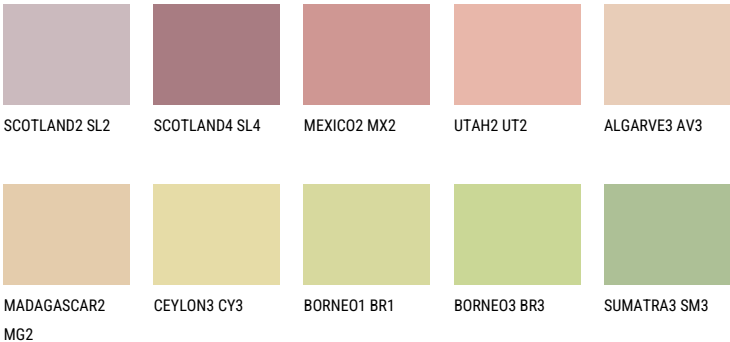

COLOUR DETAILS

YUCATAN3 YC3

56% **TSR** 56%

Matching colours

COLOURS

For more information on plasters and paints, go to www.ceresit.ee

*The presented colours refer to plasters and paints offered by Ceresit. Due to the use of digital techniques, the presented colours might not represent the original ones, thus they cannot be considered as a reliable colour presentation. We recommend checking the authentic colour samples.

*The presented colours refer to plasters and paints offered by Ceresit. Due to the use of digital techniques, the presented colours might not represent the original ones, thus they cannot be considered as a reliable colour presentation. We recommend checking the authentic colour samples.