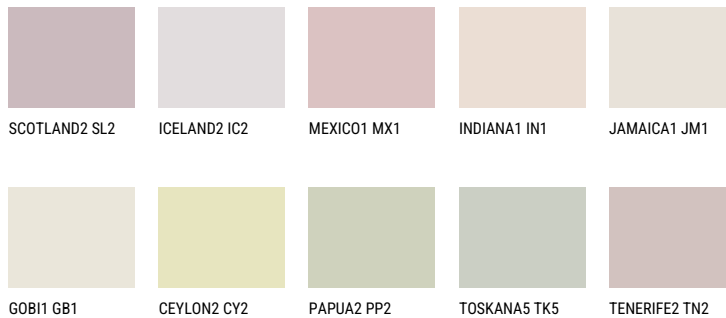

YUCATAN1 YC172% **TSR** 67%**Matching colours****COLOURS**

For more information on plasters and paints, go to

www.ceresit.ee

*The presented colours refer to plasters and paints offered by Ceresit. Due to the use of digital techniques, the presented colours might not represent the original ones, thus they cannot be considered as a reliable colour presentation. We recommend checking the authentic colour samples.

INTENSE

AMETHYST MIST

RUBY HEART

QUARTZ EARTH

DIAMOND
MORNING

QUARTZ GROUND

RUBY CRYSTAL

For more information on plasters and paints, go to

www.ceresit.ee

*The presented colours refer to plasters and paints offered by Ceresit. Due to the use of digital techniques, the presented colours might not represent the original ones, thus they cannot be considered as a reliable colour presentation. We recommend checking the authentic colour samples.