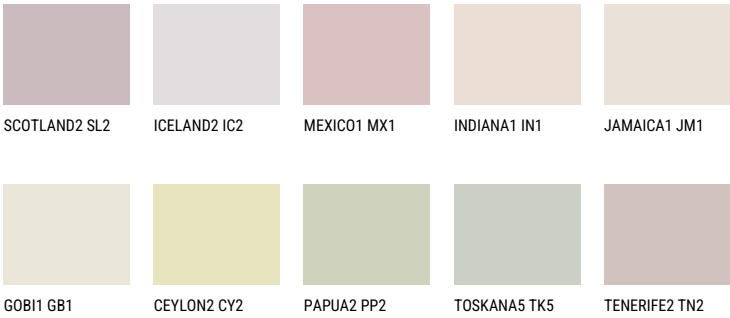

YUCATAN1 YC1

72% **TSR** 67%

Matching colours

COLOURS

For more information on plasters and paints, go to www.ceresit.ee

*The presented colours refer to plasters and paints offered by Ceresit. Due to the use of digital techniques, the presented colours might not represent the original ones, thus they cannot be considered as a reliable colour presentation. We recommend checking the authentic colour samples.

INTENSE

AMETHYST MIST

RUBY HEART

QUARTZ EARTH

DIAMOND
MORNING

QUARTZ GROUND

RUBY CRYSTAL

For more information on plasters and paints, go to
www.ceresit.ee

*The presented colours refer to plasters and paints offered by Ceresit. Due to the use of digital techniques, the presented colours might not represent the original ones, thus they cannot be considered as a reliable colour presentation. We recommend checking the authentic colour samples.