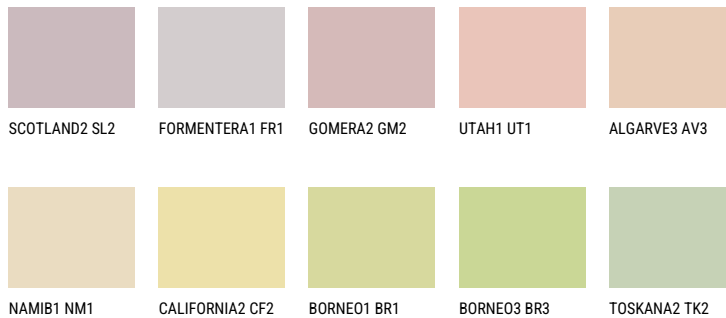

NEVADA2 NV266% **TSR** 66%**Matching colours****COLOURS**

For more information on plasters and paints, go to

www.ceresit.ee

*The presented colours refer to plasters and paints offered by Ceresit. Due to the use of digital techniques, the presented colours might not represent the original ones, thus they cannot be considered as a reliable colour presentation. We recommend checking the authentic colour samples.

*The presented colours refer to plasters and paints offered by Ceresit. Due to the use of digital techniques, the presented colours might not represent the original ones, thus they cannot be considered as a reliable colour presentation. We recommend checking the authentic colour samples.