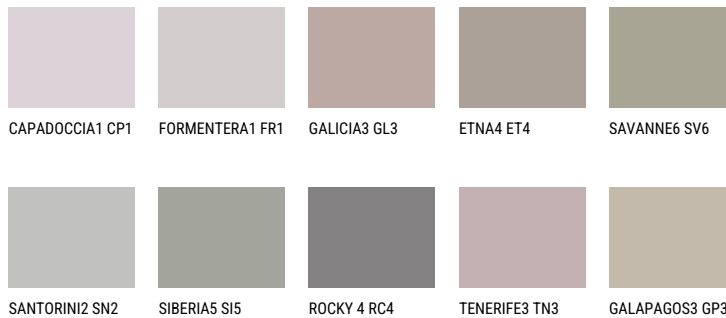

ARIZONA6 AR6☀ 35% **TSR 33%****Matching colours****COLOURS**

For more information on plasters and paints, go to

www.ceresit.ee

*The presented colours refer to plasters and paints offered by Ceresit. Due to the use of digital techniques, the presented colours might not represent the original ones, thus they cannot be considered as a reliable colour presentation. We recommend checking the authentic colour samples.

INTENSE

QUARTZ ROCK

QUARTZ EARTH

QUARTZ GROUND

AMBER BEACH

EMERALD PARK

DIAMOND EVENING

For more information on plasters and paints, go to
www.ceresit.ee

*The presented colours refer to plasters and paints offered by Ceresit. Due to the use of digital techniques, the presented colours might not represent the original ones, thus they cannot be considered as a reliable colour presentation. We recommend checking the authentic colour samples.