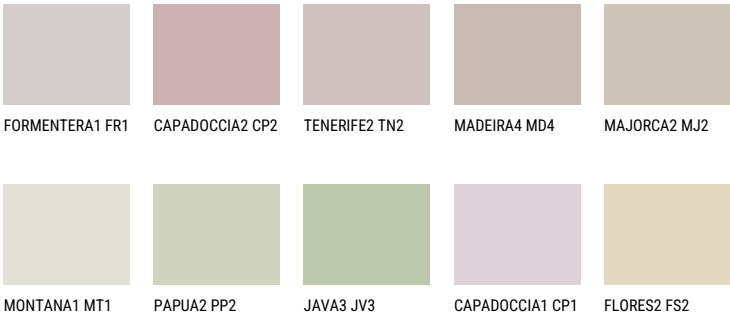

ARIZONA5 AR5

56% **TSR** 54%

Matching colours

COLOURS

For more information on plasters and paints, go to www.ceresit.ee

*The presented colours refer to plasters and paints offered by Ceresit. Due to the use of digital techniques, the presented colours might not represent the original ones, thus they cannot be considered as a reliable colour presentation. We recommend checking the authentic colour samples.

INTENSE

QUARTZ ROCK

QUARTZ EARTH

AMBER PATH

EMERALD PARK

DIAMOND EVENING

AMBER JEWEL

For more information on plasters and paints, go to
www.ceresit.ee

*The presented colours refer to plasters and paints offered by Ceresit. Due to the use of digital techniques, the presented colours might not represent the original ones, thus they cannot be considered as a reliable colour presentation. We recommend checking the authentic colour samples.