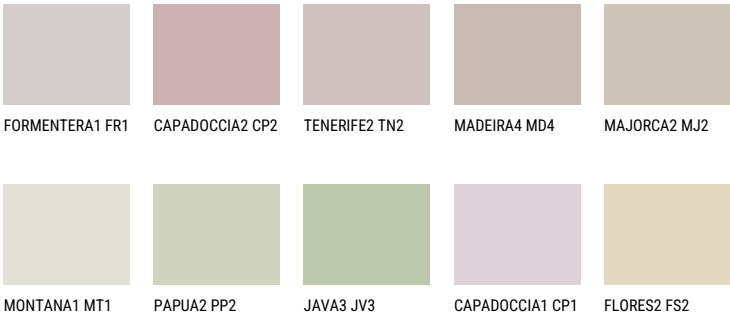

ARIZONA5 AR5

56% **TSR** 54%

Matching colours

COLOURS

For more information on plasters and paints, go to

www.ceresit.ee

*The presented colours refer to plasters and paints offered by Ceresit. Due to the use of digital techniques, the presented colours might not represent the original ones, thus they cannot be considered as a reliable colour presentation. We recommend checking the authentic colour samples.

INTENSE

QUARTZ ROCK

QUARTZ EARTH

AMBER PATH

EMERALD PARK

DIAMOND EVENING

AMBER JEWEL

For more information on plasters and paints, go to
www.ceresit.ee

*The presented colours refer to plasters and paints offered by Ceresit. Due to the use of digital techniques, the presented colours might not represent the original ones, thus they cannot be considered as a reliable colour presentation. We recommend checking the authentic colour samples.