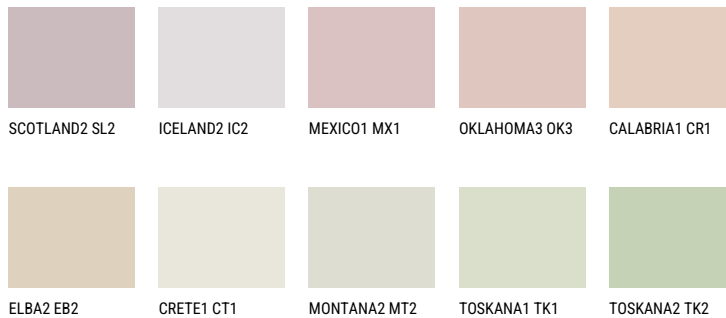

ARIZONA1 AR167% **TSR** 67%**Matching colours****COLOURS**

For more information on plasters and paints, go to

www.ceresit.ee

*The presented colours refer to plasters and paints offered by Ceresit. Due to the use of digital techniques, the presented colours might not represent the original ones, thus they cannot be considered as a reliable colour presentation. We recommend checking the authentic colour samples.

*The presented colours refer to plasters and paints offered by Ceresit. Due to the use of digital techniques, the presented colours might not represent the original ones, thus they cannot be considered as a reliable colour presentation. We recommend checking the authentic colour samples.