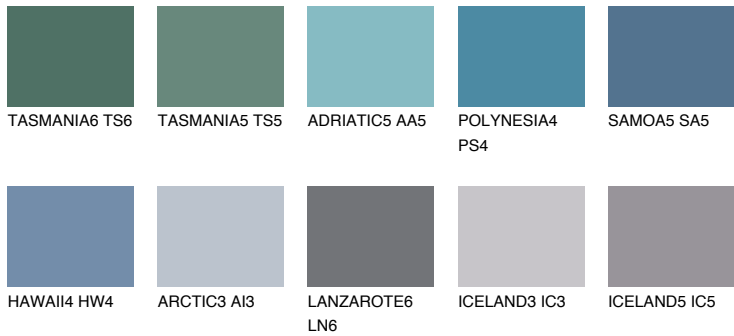

# COLOUR DETAILS

## SAMOA6 SA6

13% TSR 16%

### Matching colours

#### COLOURS