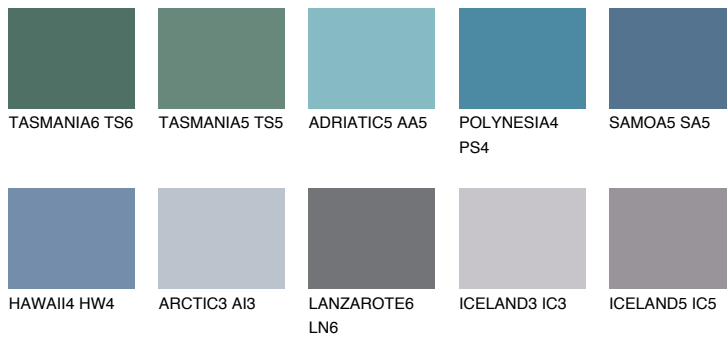

COLOUR DETAILS

SAMOA6 SA6

13% TSR 16%

Matching colours

COLOURS

INTENSE

For more information on plasters and paints, go to www.ceresit.ee

*The presented colours refer to plasters and paints offered by Ceresit. Due to the use of digital techniques, the presented colours might not represent the original ones, thus they cannot be considered as a reliable colour presentation. We recommend checking the authentic colour samples.