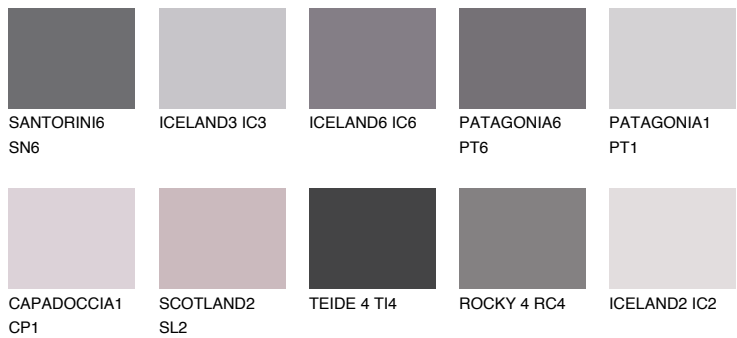

COLOUR DETAILS

ICELAND5 IC5

30% TSR 29%

Matching colours

COLOURS

INTENSE

For more information on plasters and paints, go to www.ceresit.ee

*The presented colours refer to plasters and paints offered by Ceresit. Due to the use of digital techniques, the presented colours might not represent the original ones, thus they cannot be considered as a reliable colour presentation. We recommend checking the authentic colour samples.