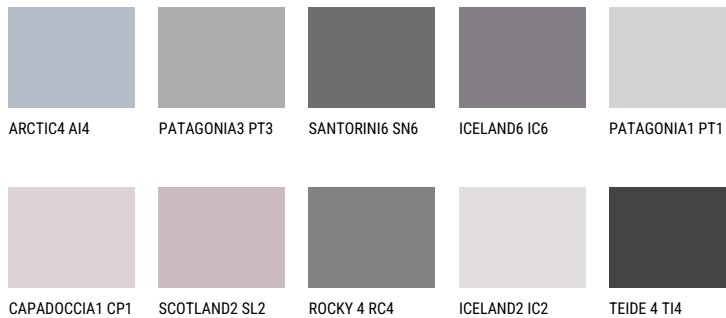

ICELAND3 IC356% **TSR** 58%**Matching colours****COLOURS**

For more information on plasters and paints, go to

www.ceresit.ee

*The presented colours refer to plasters and paints offered by Ceresit. Due to the use of digital techniques, the presented colours might not represent the original ones, thus they cannot be considered as a reliable colour presentation. We recommend checking the authentic colour samples.

*The presented colours refer to plasters and paints offered by Ceresit. Due to the use of digital techniques, the presented colours might not represent the original ones, thus they cannot be considered as a reliable colour presentation. We recommend checking the authentic colour samples.