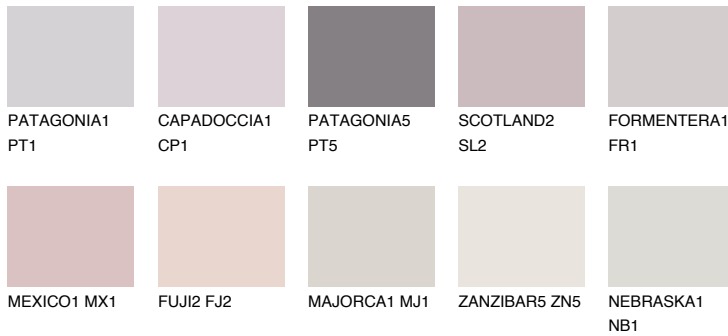

ICELAND1 IC1

74% **TSR** 69%

Matching colours

COLOURS

INTENSE

For more information on plasters and paints, go to
www.ceresit.ee

*The presented colours refer to plasters and paints offered by Ceresit. Due to the use of digital techniques, the presented colours might not represent the original ones, thus they cannot be considered as a reliable colour presentation. We recommend checking the authentic colour samples.