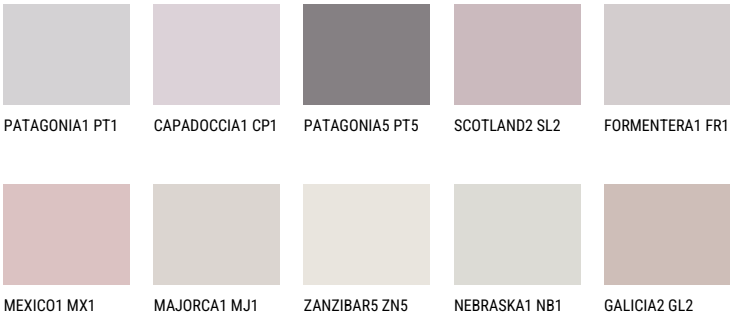

### Matching colours

#### COLOURS

For more information on plasters and paints, go to [www.ceresit.ee](http://www.ceresit.ee)

\*The presented colours refer to plasters and paints offered by Ceresit. Due to the use of digital techniques, the presented colours might not represent the original ones, thus they cannot be considered as a reliable colour presentation. We recommend checking the authentic colour samples.

For more information on plasters and paints, go to

[www.ceresit.ee](http://www.ceresit.ee)

\*The presented colours refer to plasters and paints offered by Ceresit. Due to the use of digital techniques, the presented colours might not represent the original ones, thus they cannot be considered as a reliable colour presentation. We recommend checking the authentic colour samples.