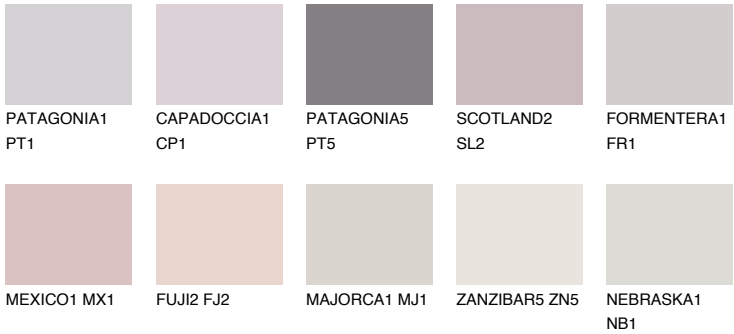

### Matching colours

#### COLOURS

#### INTENSE

For more information on plasters and paints, go to [www.ceresit.ee](http://www.ceresit.ee)

\*The presented colours refer to plasters and paints offered by Ceresit. Due to the use of digital techniques, the presented colours might not represent the original ones, thus they cannot be considered as a reliable colour presentation. We recommend checking the authentic colour samples.