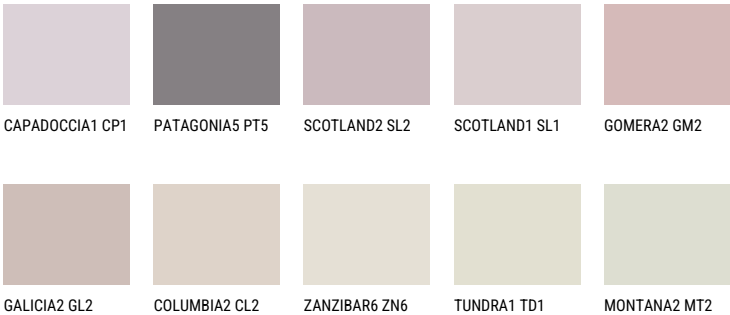

COLOUR DETAILS

GOMERA1 GM1

68% **TSR** 68%

Matching colours

COLOURS

For more information on plasters and paints, go to www.ceresit.ee

*The presented colours refer to plasters and paints offered by Ceresit. Due to the use of digital techniques, the presented colours might not represent the original ones, thus they cannot be considered as a reliable colour presentation. We recommend checking the authentic colour samples.

INTENSE

DIAMOND
MORNING

EMERALD PARK

DIAMOND EVENING

AMBER BEACH

EMERALD GARDEN

AMBER GLASS

For more information on plasters and paints, go to

www.ceresit.ee

*The presented colours refer to plasters and paints offered by Ceresit. Due to the use of digital techniques, the presented colours might not represent the original ones, thus they cannot be considered as a reliable colour presentation. We recommend checking the authentic colour samples.