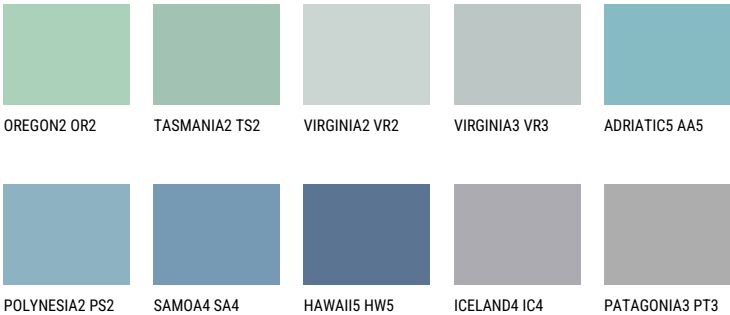

## ADRIATIC3 AA3

57% **TSR** 60%

### Matching colours

#### COLOURS

For more information on plasters and paints, go to [www.ceresit.ee](http://www.ceresit.ee)

\*The presented colours refer to plasters and paints offered by Ceresit. Due to the use of digital techniques, the presented colours might not represent the original ones, thus they cannot be considered as a reliable colour presentation. We recommend checking the authentic colour samples.