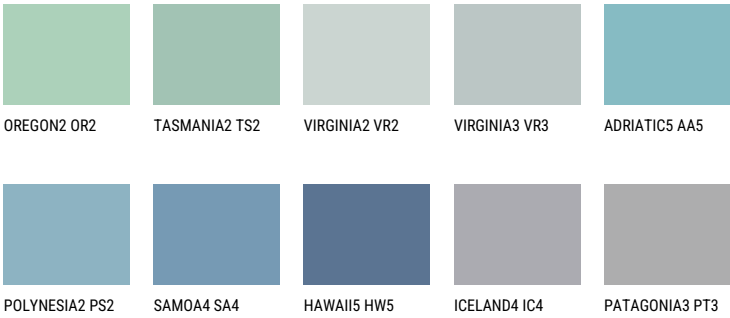

COLOUR DETAILS

ADRIATIC3 AA3

57% **TSR** 60%

Matching colours

COLOURS

For more information on plasters and paints, go to www.ceresit.ee

*The presented colours refer to plasters and paints offered by Ceresit. Due to the use of digital techniques, the presented colours might not represent the original ones, thus they cannot be considered as a reliable colour presentation. We recommend checking the authentic colour samples.

INTENSE

DIAMOND DAY

SAPPHIRE GLACIER

AMETHYST RAIN

SAPPHIRE BAY

AMETHYST OCEAN

AMETHYST MIST

For more information on plasters and paints, go to