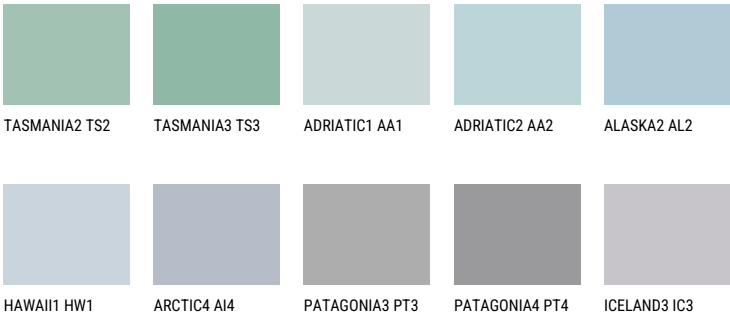

PACIFIC3 PC3

61% **TSR** 63%

Matching colours

COLOURS

For more information on plasters and paints, go to www.ceresit.ee

*The presented colours refer to plasters and paints offered by Ceresit. Due to the use of digital techniques, the presented colours might not represent the original ones, thus they cannot be considered as a reliable colour presentation. We recommend checking the authentic colour samples.

INTENSE

SAPHIRE GLACIER

AMETHYST RAIN

AMETHYST OCEAN

AMETHYST MIST

AMETHYST WIND

RUBY HEART

For more information on plasters and paints, go to
www.ceresit.ee

*The presented colours refer to plasters and paints offered by Ceresit. Due to the use of digital techniques, the presented colours might not represent the original ones, thus they cannot be considered as a reliable colour presentation. We recommend checking the authentic colour samples.