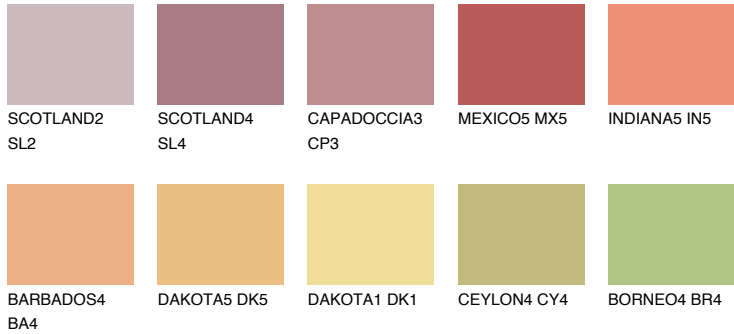

COLOUR DETAILS

INDIANA4 IN4

45% TSR 57%

Matching colours

COLOURS

INTENSE

For more information on plasters and paints, go to www.ceresit.ee

*The presented colours refer to plasters and paints offered by Ceresit. Due to the use of digital techniques, the presented colours might not represent the original ones, thus they cannot be considered as a reliable colour presentation. We recommend checking the authentic colour samples.