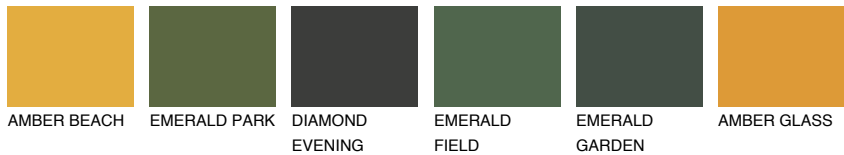

COLOUR DETAILS

INDIANA4 IN4

45% TSR 57%

Matching colours

COLOURS

INTENSE

For more information on plasters and paints, go to www.ceresit.ee

*The presented colours refer to plasters and paints offered by Ceresit. Due to the use of digital techniques, the presented colours might not represent the original ones, thus they cannot be considered as a reliable colour presentation. We recommend checking the authentic colour samples.