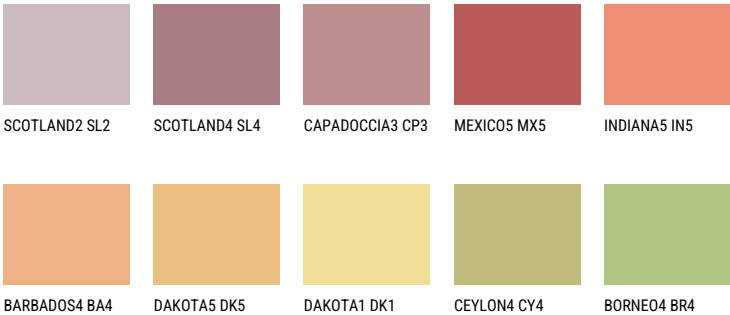

COLOUR DETAILS

INDIANA4 IN4

45% **TSR** 57%

Matching colours

COLOURS

For more information on plasters and paints, go to www.ceresit.ee

*The presented colours refer to plasters and paints offered by Ceresit. Due to the use of digital techniques, the presented colours might not represent the original ones, thus they cannot be considered as a reliable colour presentation. We recommend checking the authentic colour samples.

*The presented colours refer to plasters and paints offered by Ceresit. Due to the use of digital techniques, the presented colours might not represent the original ones, thus they cannot be considered as a reliable colour presentation. We recommend checking the authentic colour samples.